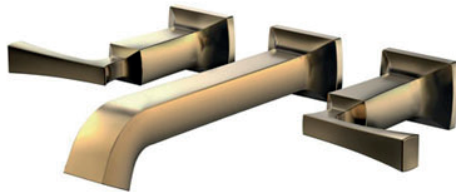

Classic Series
Lavatory Faucet

DLB202
DLB202#PG

Features

- Classic styling
- TOTO aerated water technology, ECOCAP adds air to the water to achieve full water jet with less amount of water usage
- Smooth Operation with lever type

Specifications

Finish : - Chrome
- Gold (#PG)

Water Pressure : 0.05MPa~0.75MPa

Material : Brass

Parts Description

- **DLB202**
DLB202#PG
Two Handle Lavatory Faucet
w/ Pop-Up Waste

Please consult a TOTO representative for details