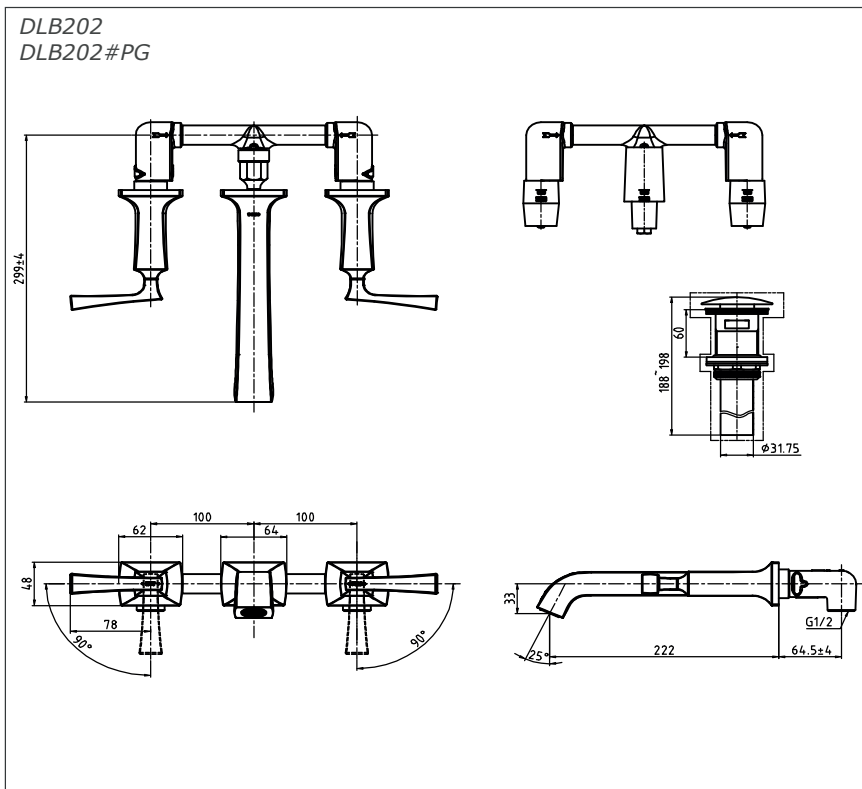

Specifications

Finish : - Chrome
- Gold (#PG)

Water Pressure : 0.05MPa~0.75MPa

Material : Brass

Parts Description

- **DLB202**
DLB202#PG
Two Handle Lavatory Faucet
w/ Pop-Up Waste

Please consult a TOTO representative for details

Flow Rate